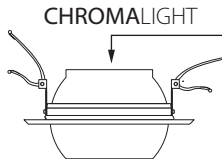

Conn. F 4447 x2
Conn. M 4448

ChromaFlex - 5m (16ft)

CHROMASCAPE STAINLESS STEEL

Conn. F 4447 x2
Conn. M 4448

ChromaFlex - 20m (65ft)

CHROMASCAPE

Conn. F 4447 x2
Conn. M 4448

ChromaFlex - 20m (65ft)