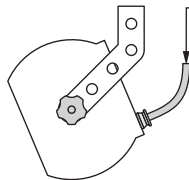

CHROMABATTEN17

Conn. F 4447 x2
Conn. M 4448

ChromaFlex - 5m (16ft)

CHROMAPAR36CAN

Shroud Set 4447
Conn. F 4447
Conn. F 4447
Conn. M 4448
Shroud Set

ChromaFlex - 2.5m (8ft)

CHROMADOME

CHROMAPENDANT