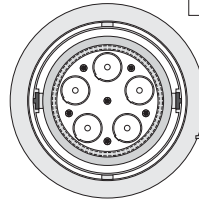

CHROMAZONE POWERED FIXTURES-CONNECTIONS

ChromaFlex 8075G
Grey -7mm Dia.

ChromaFlexLite 8077G
Grey - 6mm Dia.

Chroma Connector
Operating Lever - 9280

Shroud Set 4456

Use this number to order spares

1x 4449

Cover Set

1x 4451 Clamp

2x 4453 Screws

In a medium Clip Bag 4236.

CHROMALINKTC100

CHROMAAR111TC

Conn. F 4447 x2
Conn. M 4448

ChromaFlex - 5m (16ft)

Conn. F 4447 x2
Conn. M 4448

ChromaFlex - 3m (10ft)

CHROMASTRIPX1/X3

ChromaFlex - 5m (16ft)

Conn. F 4447 x2
Conn. M 4448

CHROMASTRIP2/2TC/12/25TC

ChromaFlex - 5m (16ft) CS12 has twin core with bare ends

Conn. F 4447 x2
Conn. M 4448

CHROMAPANEL300/600

Conn. F 4447 x2
Conn. M 4448

ChromaFlex - 5m (16ft)

CHROMABATTEN50

Shroud Set 4447 x2
Conn. F 4447 x2
Conn. M 4448

ChromaFlex - 5m (16ft)

CHROMAFLOOD50TC

Shroud Set 4447 x2
Conn. F 4447 x2
Conn. M 4448

ChromaFlex - 5m (16ft)