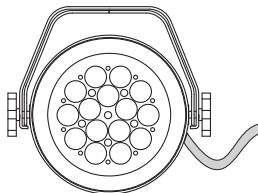

ChromaFlex - 3m (10ft)

CHROMASTRIPX1/X3

ChromaFlex - 5m (16ft)

Conn. F 4447 x2
Conn. M 4448

CHROMASTRIP2/2TC/12/25TC

ChromaFlex - 5m (16ft) CS12 has twin core with bare ends

Conn. F 4447 x2
Conn. M 4448

CHROMAPANEL300/600

Conn. F 4447 x2
Conn. M 4448

ChromaFlex - 5m (16ft)

CHROMABATTEN50

Shroud Set 4447 x2
Conn. F 4447 x2
Conn. M 4448

ChromaFlex - 5m (16ft)

CHROMAFLOOD50TC

Shroud Set 4447 x2
Conn. F 4447 x2
Conn. M 4448

ChromaFlex - 5m (16ft)