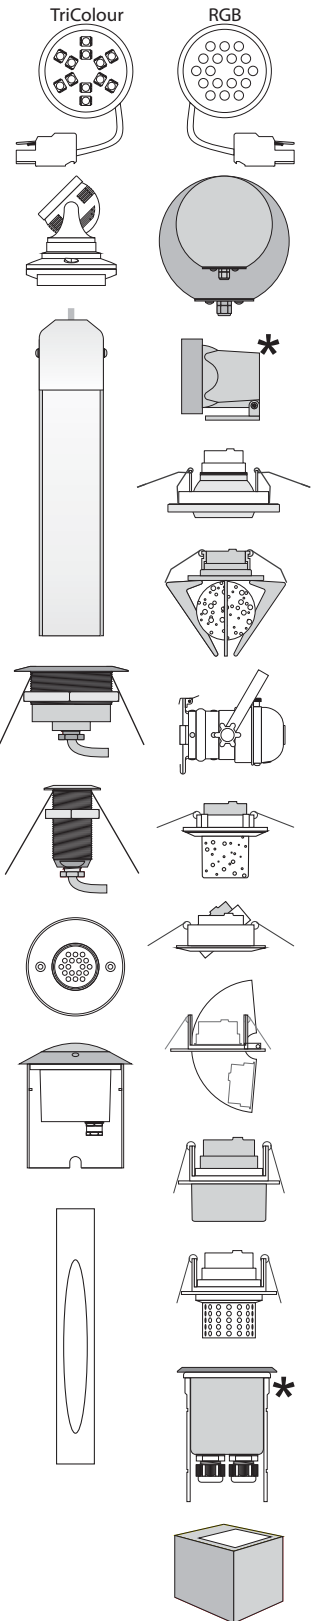

CHROMAZONE POWERED FIXTURES-CONNECTIONS

ChromaFlex 8075G
Grey -7mm Dia.

ChromaFlexLite 8077G
Grey - 6mm Dia.

Chroma Connector
Operating Lever - 9280

Shroud Set 4456

Use this number to order spares

1x 4449

Cover Set

1x 4451 Clamp

2x 4453 Screws

In a medium Clip Bag 4236.

CHROMALINKTC100

CHROMAAR111TC

Conn. F 4447 x2
Conn. M 4448

ChromaFlex - 5m (16ft)

Conn. F 4447 x2
Conn. M 4448

Conn. F 4447 x2
Conn. M 4448

ChromaFlex - 5m (16ft)

CHROMABATTEN50

Shroud Set 4447 x2
Conn. F 4447 x2
Conn. M 4448

ChromaFlex - 5m (16ft)

CHROMAFLOOD50TC

Shroud Set 4447 x2
Conn. F 4447 x2
Conn. M 4448

ChromaFlex - 5m (16ft)

Conn. F 4447 x2

PCB Conn. M - 4445

CHROMAAR111/PAR36HEART

Conn. F 4447 x2
Conn. M 4448

ChromaFlex - 3m (10ft)

CHROMAMR16 Heart Fixtures

All have 3m (10ft) of ChromaFlex Lite Cable and a female connector (part# 4447) apart from the ChromaMR16 Scape*/ ChromaFloor* which have 20m (65ft)