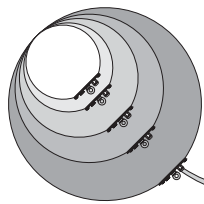

CHROMASPHERE 250/300/400/500/650

Conn. F 4447 x2
Conn. M 4448

ChromaFlex - 5m (16ft)