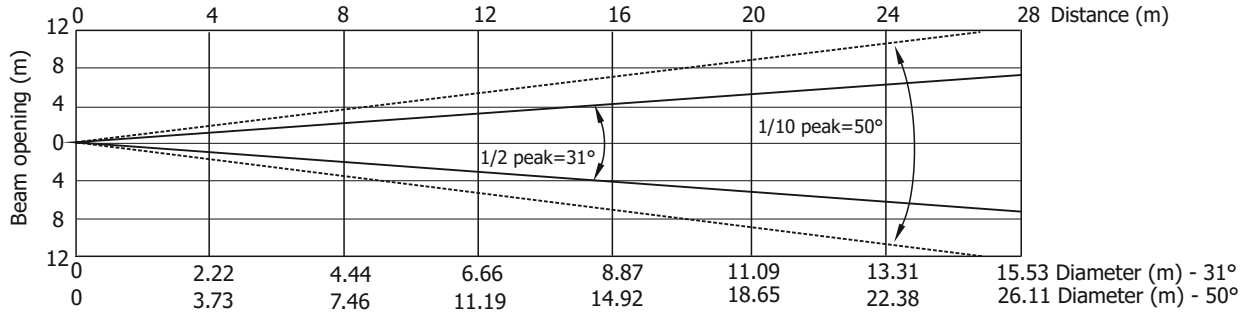

Robin iSpider

Photometric Diagram

Max. Zoom

Total Output: 10230 lumens

Distance (m)	4	5	8	12	16	20	24	28	
Red	328/31	210/20	82/8	37/3.4	21/1.9	13/1.2	9/0.8	7/0.6	Intensity (center) Lux/Footcandles
Green	636/59	407/38	159/15	71/6.6	40/3.7	25/2.4	18/1.6	13/1.2	
Blue	128/12	82/8	32/3	14/1.3	8/0.7	5/0.5	4/0.3	2.6/0.2	
White	859/80	550/51	215/20	96/9	54/5.0	34/3.2	24/2.2	18/1.6	
R+G+B+W	1890/176	1210/112	473/44	210/20	118/11	76/7	53/4.9	39/3.6