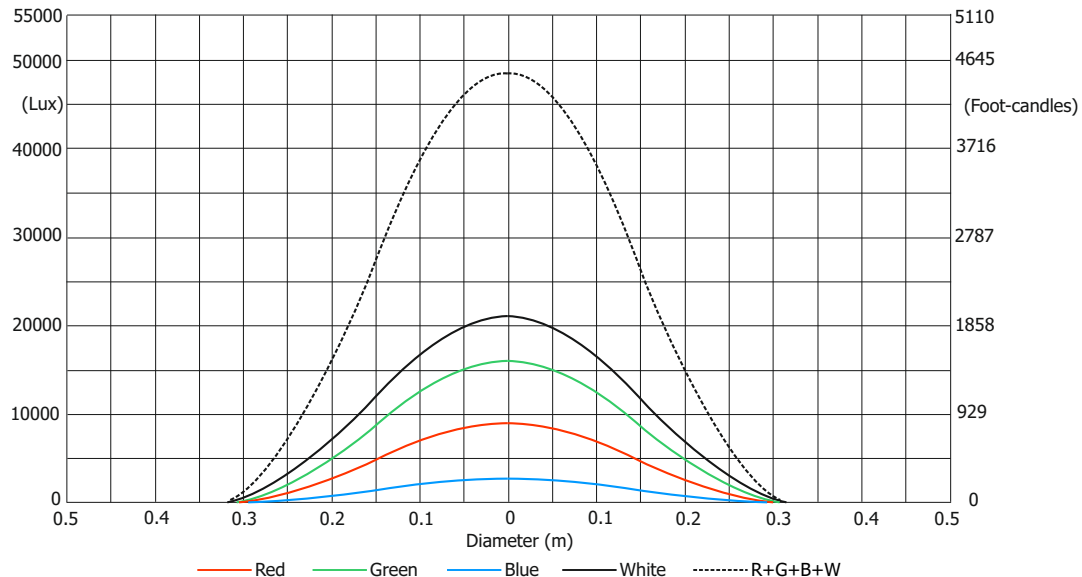

## Photometric Diagram

### Min. Zoom

Total Output: 5115 lumens

Distance (m)	4	5	8	12	16	20	24	28	
Red	14125/1312	9040/840	3530/328	1570/146	883/82	565/53	892/37	288/27	Intensity (center) Lux/Footcandles
Green	24734/2298	15830/1471	6184/575	2478/255	1546/144	989/92	687/64	505/47	
Blue	4765/443	3050/283	1191/1141	530/49	298/28	191/18	132/12	97/9	
White	33969/3156	21740/2019	8492/789	3774/350	2123/197	1358/126	943/88	693/64	
R+G+B+W	75922/7053	48590/4514	18980/1763	8436/784	4745/441	3036/282	2108/196	1549/144	

### Illuminance distribution

Distance=5m

Fixture settings:

Flower effect Off  
White Point 8000K Off  
All pixels On

Copyright © 2021 Robe Lighting s.r.o. - All rights reserved  
All Specifications subject to change without notice

### Max. Zoom

Total Output: 10230 lumens

Distance (m)	4	5	8	12	16	20	24	28	
Red	328/31	210/20	82/8	37/3.4	21/1.9	13/1.2	9/0.8	7/0.6	Intensity (center) Lux/Footcandles
Green	636/59	407/38	159/15	71/6.6	40/3.7	25/2.4	18/1.6	13/1.2	
Blue	128/12	82/8	32/3	14/1.3	8/0.7	5/0.5	4/0.3	2.6/0.2	
White	859/80	550/51	215/20	96/9	54/5.0	34/3.2	24/2.2	18/1.6	
R+G+B+W	1890/176	1210/112	473/44	210/20	118/11	76/7	53/4.9	39/3.6	