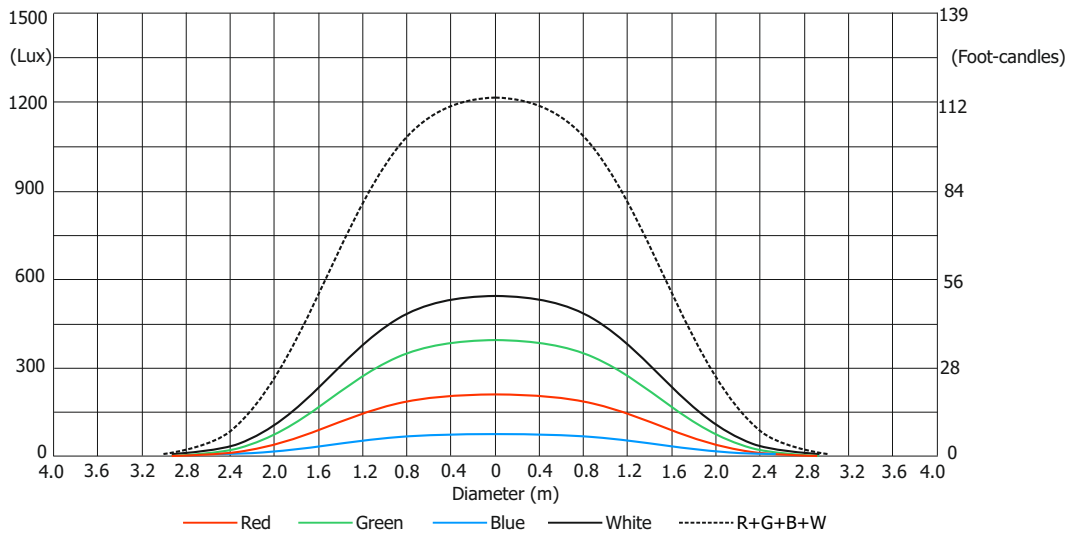

### Illuminance distribution

Distance=5m

Fixture settings:

Flower effect Off  
White Point 8000K Off  
All pixels On

Copyright © 2021 Robe Lighting s.r.o. - All rights reserved  
All Specifications subject to change without notice

## Photometric Diagram

### Max. Zoom

Total Output: 10230 lumens

Distance (m)	4	5	8	12	16	20	24	28	
Red	328/31	210/20	82/8	37/3.4	21/1.9	13/1.2	9/0.8	7/0.6	Intensity (center) Lux/Footcandles
Green	636/59	407/38	159/15	71/6.6	40/3.7	25/2.4	18/1.6	13/1.2	
Blue	128/12	82/8	32/3	14/1.3	8/0.7	5/0.5	4/0.3	2.6/0.2	
White	859/80	550/51	215/20	96/9	54/5.0	34/3.2	24/2.2	18/1.6	
R+G+B+W	1890/176	1210/112	473/44	210/20	118/11	76/7	53/4.9	39/3.6	