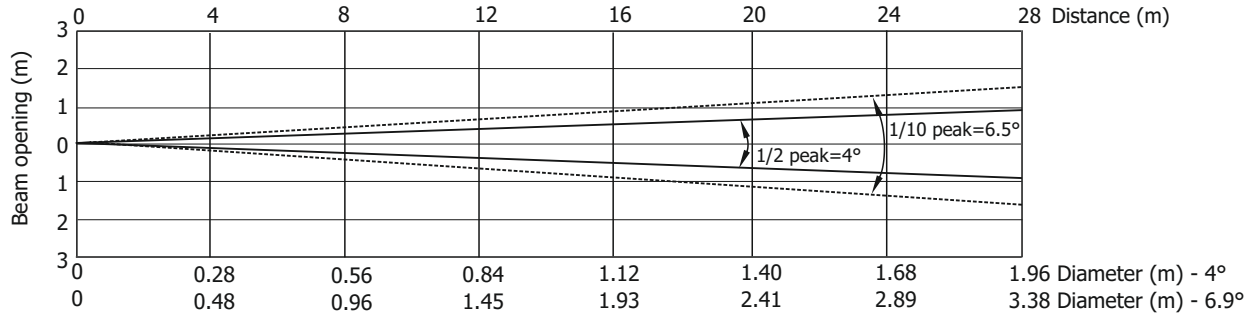

## Photometric Diagram

### Min. Zoom

Total Output: 5115 lumens

Distance (m)	4	5	8	12	16	20	24	28	
Red	14125/1312	9040/840	3530/328	1570/146	883/82	565/53	892/37	288/27	Intensity (center) Lux/Footcandles
Green	24734/2298	15830/1471	6184/575	2478/255	1546/144	989/92	687/64	505/47	
Blue	4765/443	3050/283	1191/1141	530/49	298/28	191/18	132/12	97/9	
White	33969/3156	21740/2019	8492/789	3774/350	2123/197	1358/126	943/88	693/64	
R+G+B+W	75922/7053	48590/4514	18980/1763	8436/784	4745/441	3036/282	2108/196	1549/144	

### Illuminance distribution

Distance=5m

Fixture settings:

Flower effect Off  
White Point 8000K Off  
All pixels On

Copyright © 2021 Robe Lighting s.r.o. - All rights reserved  
All Specifications subject to change without notice